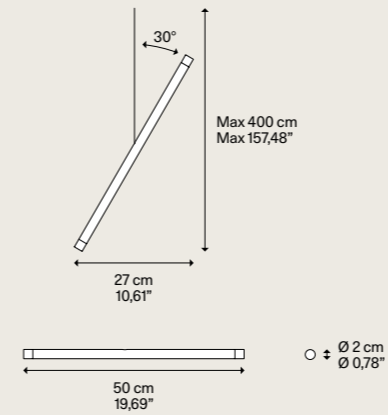

Preciosas barras suspendidas de un fino cable, como luces mágicas que flotan en el espacio. *A-Tube Nano Duo* es una variante de *A-Tube Nano* con fuente luminosa de LED en ambos extremos del sutil cuerpo de metal. Una lámpara ligera y lineal disponible en seis acabados, incluido el nuevo tono Tierra, con los que se pueden crear sugestivas y divertidas composiciones en grupos de lámparas de suspensión. ●ES

Изящные трубки, подвешенные на тонком кабеле, – словно волшебные огни, парящие в пространстве. Светильник *A-Tube Nano Duo* является вариантом *A-Tube Nano* с источником света LED на обоих концах тонкого металлического корпуса. Легкая прямолинейная лампа доступна в шести вариантах отделки, включая новую тональность Terra, с использованием которых можно создавать очаровательные и живые кластерные композиции. ●RU

通过细细的电缆线将贵重的条形悬挂起来，就像漂浮在太空中的魔幻灯一样。*A-Tube Nano Duo*是*A-Tube Nano*的变型，在纤薄金属主体的两端均带有LED光源。这是一种轻巧的线性灯，有包含全新大地色调在内的六种颜色，可以在组合吊上创建富有启发性和趣味性的构造。●ZH

CATEGORY CLUSTER SUSPENSION LAMP

A-Tube Nano Duo